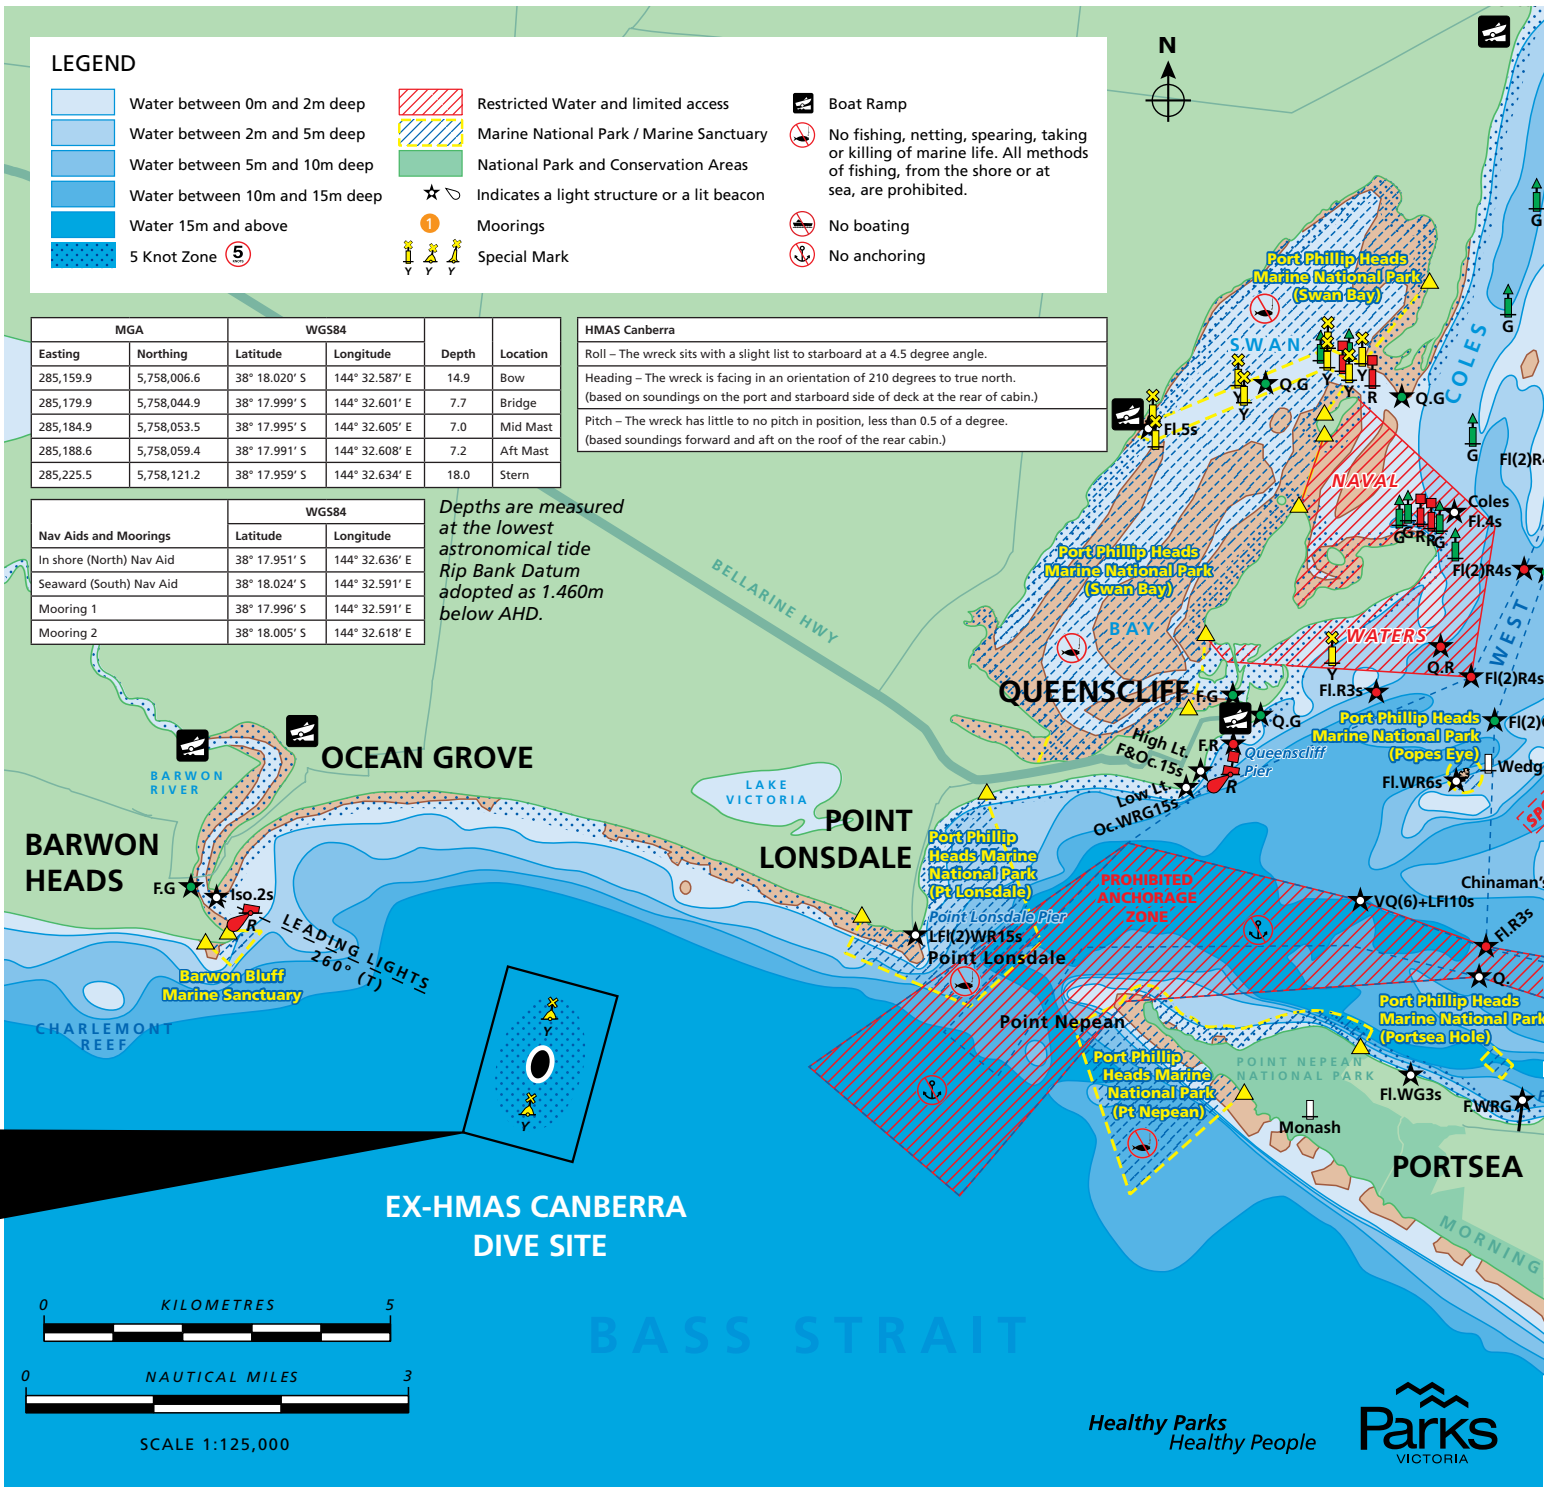

# ex-HMAS Canberra Dive Site

© Copyright Parks Victoria 2014.

This is NOT a navigation chart. This map is provided as a guide only and is not intended for navigational use. For navigation of Port Phillip, Chart AUS 143 should be consulted. Notice to mariners are issued by Parks Victoria and published on [www.parkweb.vic.gov.au](http://www.parkweb.vic.gov.au)