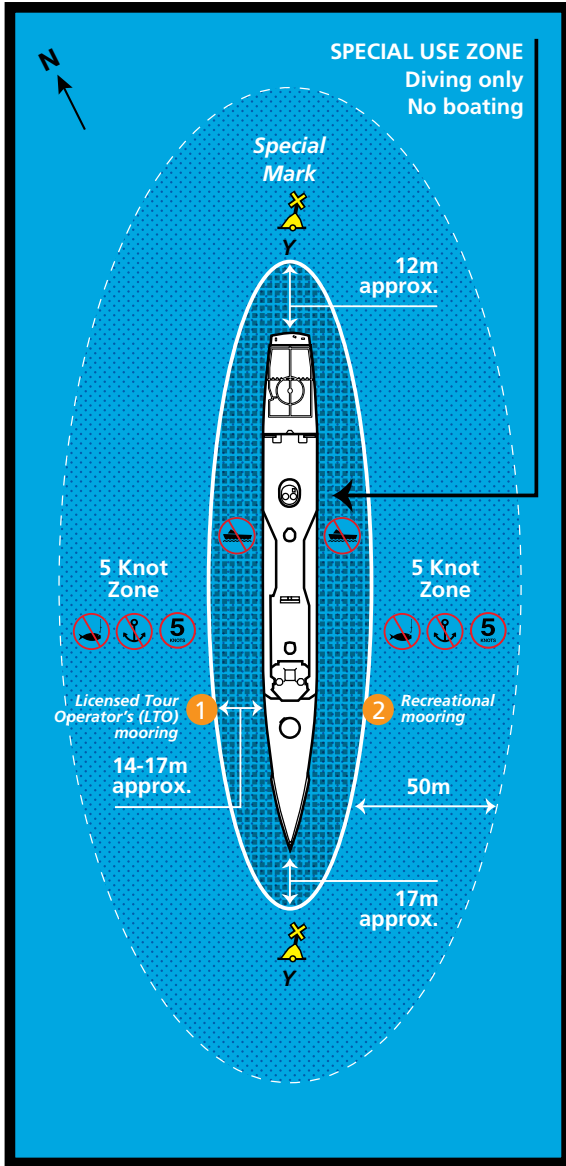

# ex-HMAS Canberra Dive Site

© Copyright Parks Victoria 2014.

This is NOT a navigation chart. This map is provided as a guide only and is not intended for navigational use. For navigation of Port Phillip, Chart AUS 143 should be consulted. Notice to mariners are issued by Parks Victoria and published on [www.parkweb.vic.gov.au](http://www.parkweb.vic.gov.au)