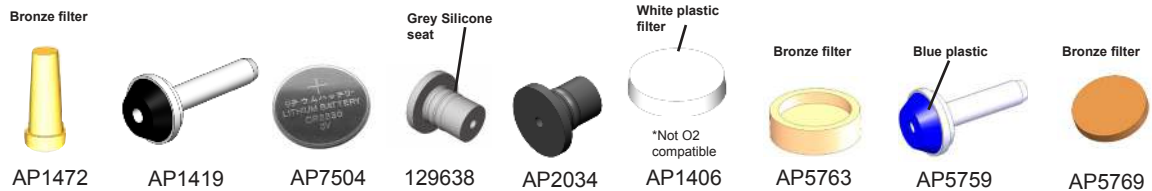

SPARE PARTS AND O RING IDENTIFICATION CHART

The 'O' rings are actual size.

NOTE: When referring to this document for O ring sizing it must be printed to 100% scale so not to misinterpret the varied O-rings sizes.

These kits are produced using Nitrox compatible materials and may be used when servicing or converting regulators for Nitrox use.

* AP1406 Filter is not oxygen compatible. If the regulator is being converted for Oxygen use, then AP1472 Conical Filter should be used instead.